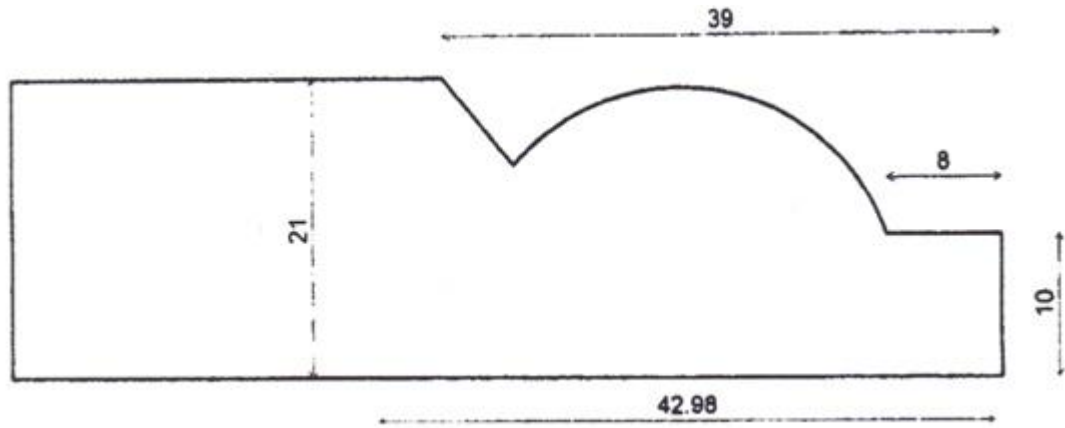

Clive Walker Timber Limited
softwoods | hardwoods | fencing | decking | diy

SKIRTING AND ARCHITRAVE PROFILES

19MM X 50MM/75MM/100MM (COMBI) /125MM (COMBI)
PENCIL ROUND

19MM X 50MM/75MM/100MM (COMBI) /125MM (COMBI)
CHAMFERED

25MM X 75MM/125MM/175MM/225MM TORUS

25MM X 75MM/125MM/175MM/225MM LAMBS TONGUE

25MM X 75MM/125MM/175MM/225MM
OGEE

CLADDING AND FLOORBOARD PROFILES

22MM X 125MM WHITEWOOD TNG FLOORBOARD

25MM X 125MM/150MM TNG FLOORBOARD

19MM X 100MM/125MM PTG & V'D MATCHBOARD

13MM X 100MM PTG & V'D MATCHBOARD

19x125 Shiplap Available in
4.2 or 4.5 m

22x100 Log Lap