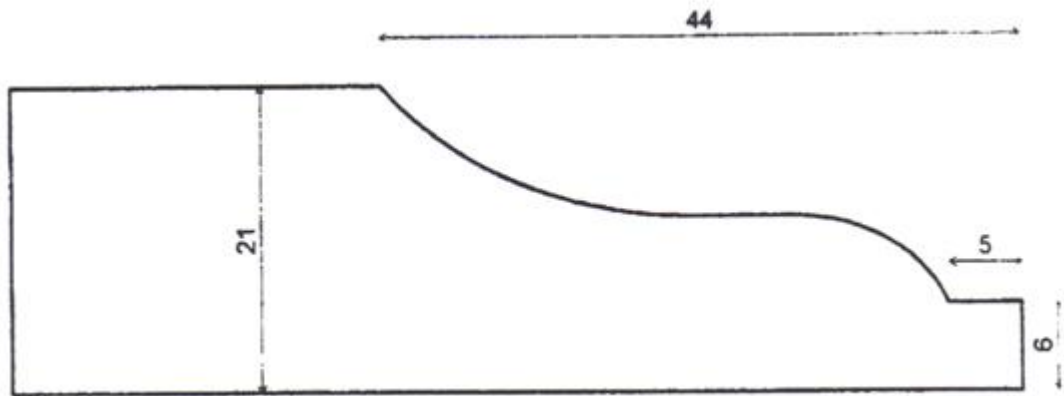

Clive Walker Timber Limited
softwoods | hardwoods | fencing | decking | diy

SKIRTING AND ARCHITRAVE PROFILES

19MM X 50MM/75MM/100MM (COMBI) /125MM (COMBI)
PENCIL ROUND

19MM X 50MM/75MM/100MM (COMBI) /125MM (COMBI)
CHAMFERED

25MM X 75MM/125MM/175MM/225MM TORUS

25MM X 75MM/125MM/175MM/225MM LAMBS TONGUE

25MM X 75MM/125MM/175MM/225MM
OGEE

CLADDING AND FLOORBOARD PROFILES

22MM X 125MM WHITEWOOD TNG FLOORBOARD

25MM X 125MM/150MM TNG FLOORBOARD

19MM X 100MM/125MM PTG & V'D MATCHBOARD

13MM X 100MM PTG & V'D MATCHBOARD

19x125 Shiplap Available in
4.2 or 4.5 m

22x100 Log Lap