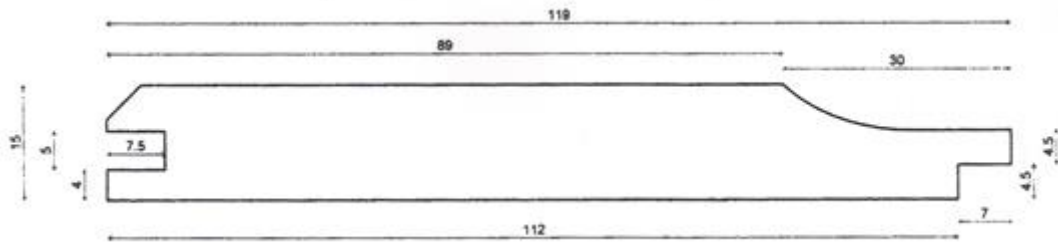

25MM X 75MM/125MM/175MM/225MM TORUS

25MM X 75MM/125MM/175MM/225MM LAMBS TONGUE

25MM X 75MM/125MM/175MM/225MM
OGEE

CLADDING AND FLOORBOARD PROFILES

22MM X 125MM WHITEWOOD TNG FLOORBOARD

25MM X 125MM/150MM TNG FLOORBOARD

19MM X 100MM/125MM PTG & V'D MATCHBOARD

13MM X 100MM PTG & V'D MATCHBOARD

19x125 Shiplap Available in
4.2 or 4.5 m

22x100 Log Lap