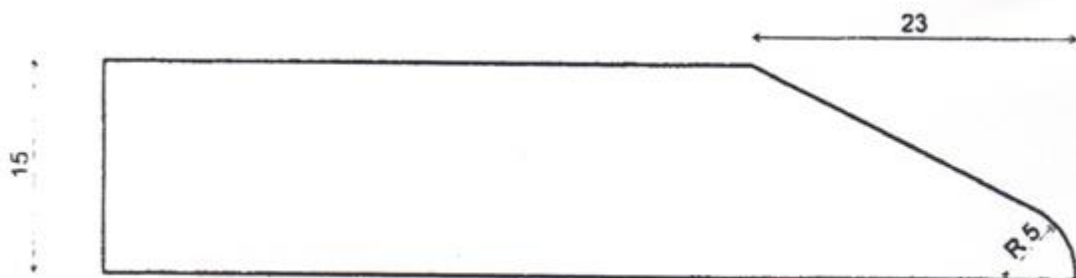

Clive Walker Timber Limited
softwoods | hardwoods | fencing | decking | diy

SKIRTING AND ARCHITRAVE PROFILES

19MM X 50MM/75MM/100MM (COMBI) /125MM (COMBI)
PENCIL ROUND

19MM X 50MM/75MM/100MM (COMBI) /125MM (COMBI)
CHAMFERED

25MM X 75MM/125MM/175MM/225MM TORUS

25MM X 75MM/125MM/175MM/225MM LAMBS TONGUE

25MM X 75MM/125MM/175MM/225MM
OGEE

CLADDING AND FLOORBOARD PROFILES

22MM X 125MM WHITEWOOD TNG FLOORBOARD

25MM X 125MM/150MM TNG FLOORBOARD

19MM X 100MM/125MM PTG & V'D MATCHBOARD

13MM X 100MM PTG & V'D MATCHBOARD

19x125 Shiplap Available in
4.2 or 4.5 m

22x100 Log Lap