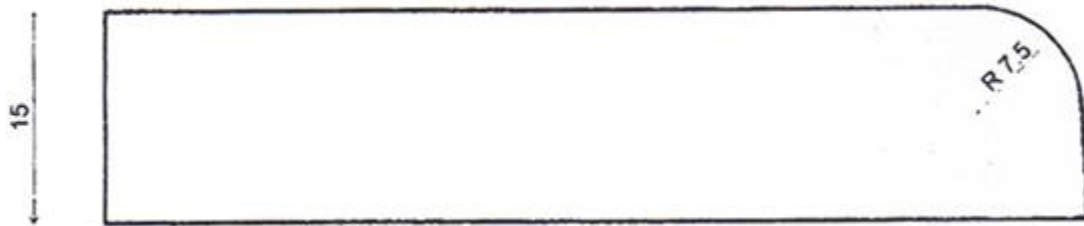

Clive Walker Timber Limited
softwoods | hardwoods | fencing | decking | diy

SKIRTING AND ARCHITRAVE PROFILES

19MM X 50MM/75MM/100MM (COMBI) /125MM (COMBI)
PENCIL ROUND

19MM X 50MM/75MM/100MM (COMBI) /125MM (COMBI)
CHAMFERED