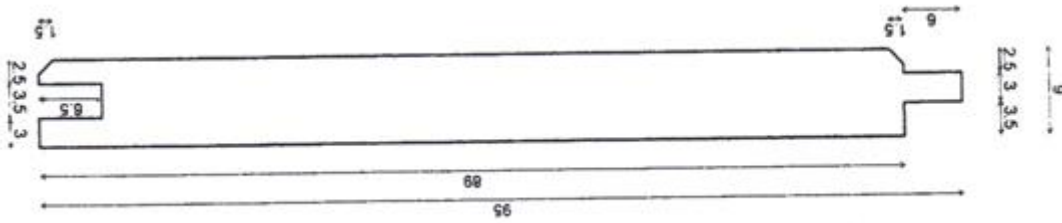

25MM X 75MM/125MM/175MM/225MM TORUS

25MM X 75MM/125MM/175MM/225MM LAMBS TONGUE

25MM X 75MM/125MM/175MM/225MM
OGEE

CLADDING AND FLOORBOARD PROFILES

22MM X 125MM WHITEWOOD TNG FLOORBOARD

25MM X 125MM/150MM TNG FLOORBOARD

19MM X 100MM/125MM PTG & V'D MATCHBOARD

13MM X 100MM PTG & V'D MATCHBOARD

19x125 Shiplap Available in
4.2 or 4.5 m

22x100 Log Lap