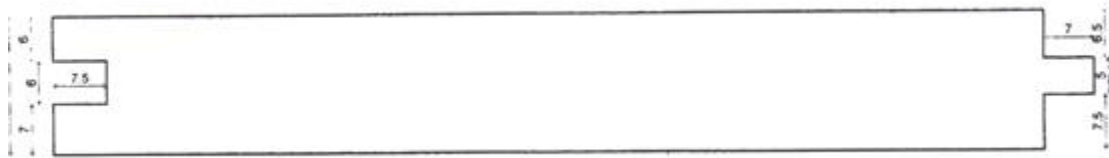

25MM X 75MM/125MM/175MM/225MM TORUS

25MM X 75MM/125MM/175MM/225MM LAMBS TONGUE

25MM X 75MM/125MM/175MM/225MM
OGEE

CLADDING AND FLOORBOARD PROFILES

22MM X 125MM WHITEWOOD TNG FLOORBOARD

25MM X 125MM/150MM TNG FLOORBOARD

19MM X 100MM/125MM PTG & V'D MATCHBOARD

13MM X 100MM PTG & V'D MATCHBOARD

19x125 Shiplap Available in
4.2 or 4.5 m

22x100 Log Lap