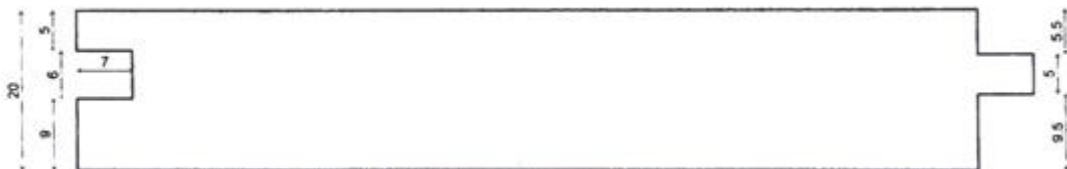

25MM X 75MM/125MM/175MM/225MM TORUS

25MM X 75MM/125MM/175MM/225MM LAMBS TONGUE

25MM X 75MM/125MM/175MM/225MM
OGEE

CLADDING AND FLOORBOARD PROFILES

22MM X 125MM WHITEWOOD TNG FLOORBOARD

25MM X 125MM/150MM TNG FLOORBOARD

19MM X 100MM/125MM PTG & V'D MATCHBOARD

13MM X 100MM PTG & V'D MATCHBOARD

19x125 Shiplap Available in
4.2 or 4.5 m

22x100 Log Lap