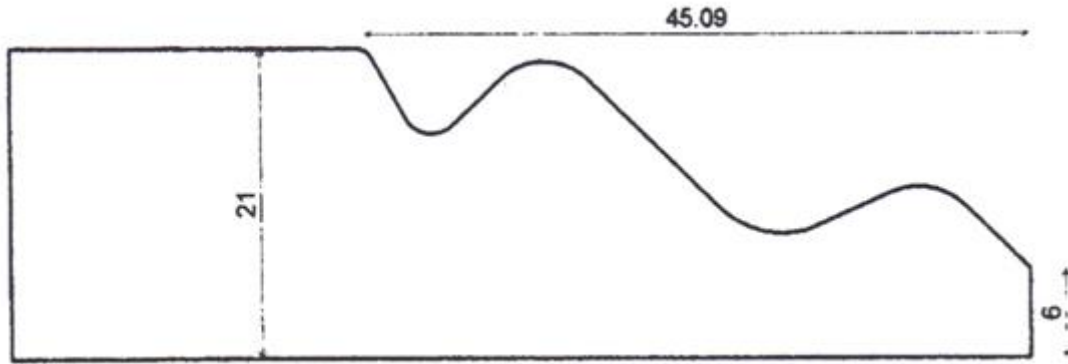

CLADDING AND FLOORBOARD PROFILES

22MM X 125MM WHITEWOOD TNG FLOORBOARD

25MM X 125MM/150MM TNG FLOORBOARD

19MM X 100MM/125MM PTG & V'D MATCHBOARD